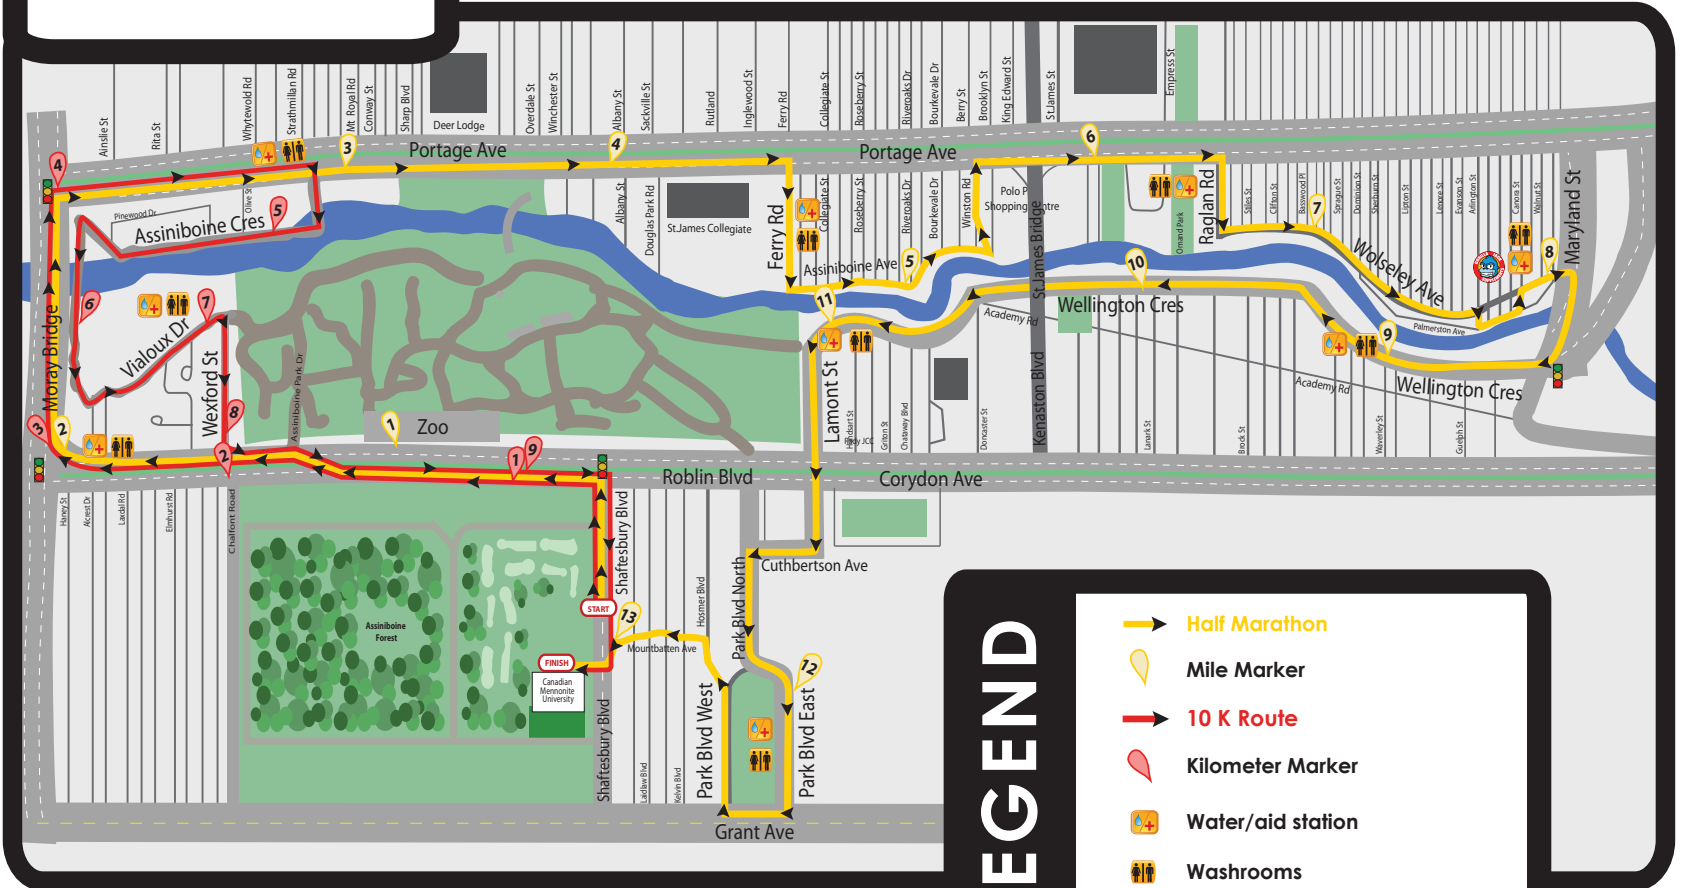

WFPSRUN

HALF MARATHON | 10K | 5K

Half Marathon Course

10K Run Course

LEGEND

-  Half Marathon
-  Mile Marker
-  10 K Route
-  Kilometer Marker
-  Water/aid station
-  Washrooms
-  Gorilla Jack GU Gel station